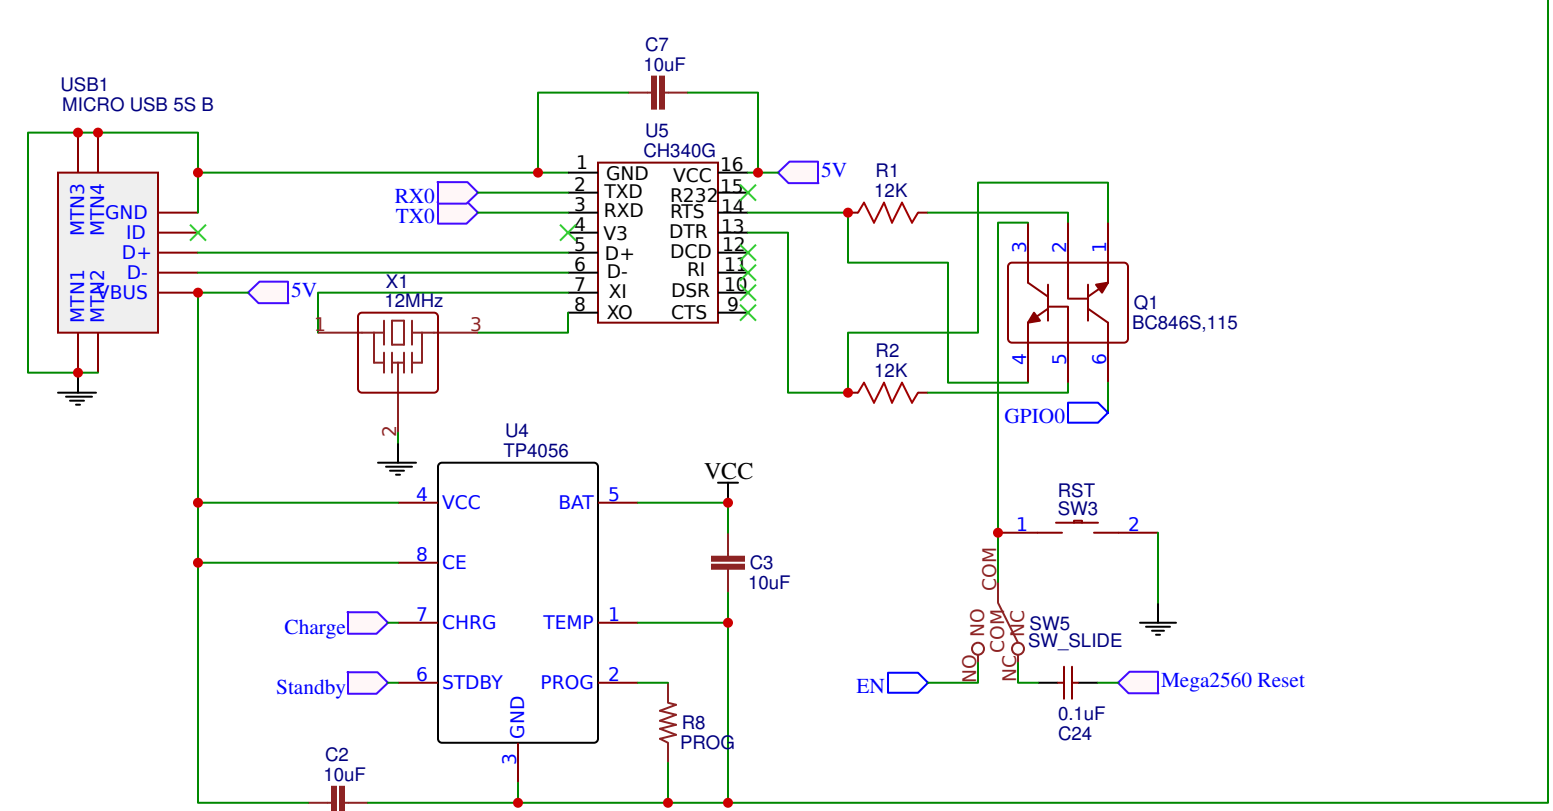

Radio Modules

Discharge Protection

E-Paper Display 2.9inch

Program & Charge

Neopixel LED