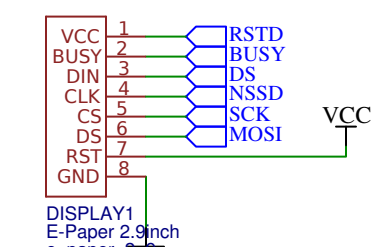

Radio Modules

Discharge Protection

E-Paper Display 2.9inch

Program & Charge

Neopixel LED