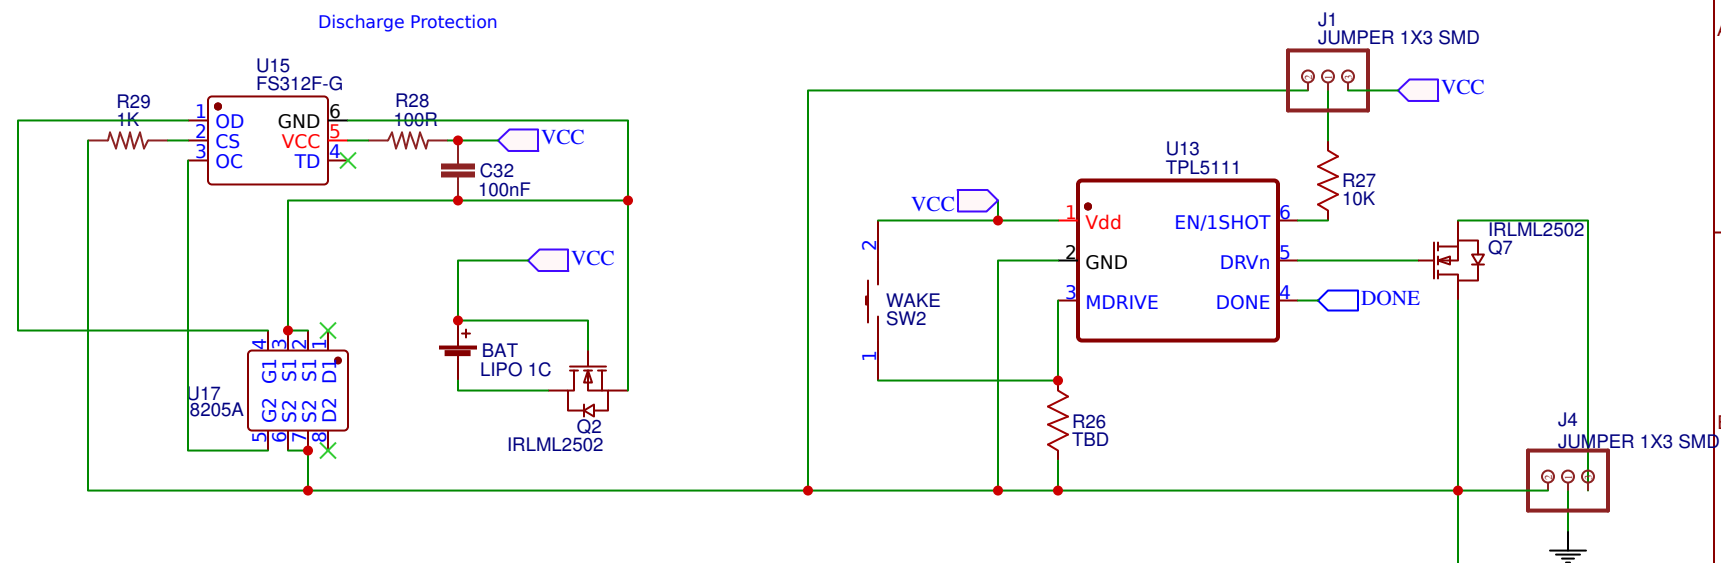

Radio Modules

Discharge Protection

E-Paper Display 2.9inch

Program & Charge

Neopixel LED