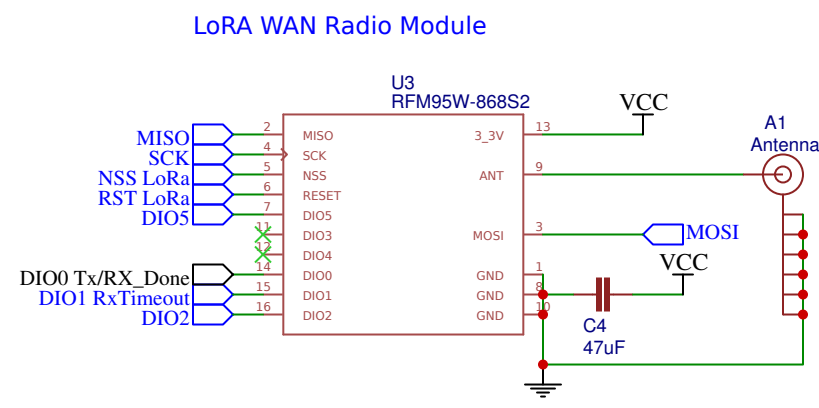

Radio Modules

Discharge Protection

E-Paper Display 2.9inch

Program & Charge

Neopixel LED