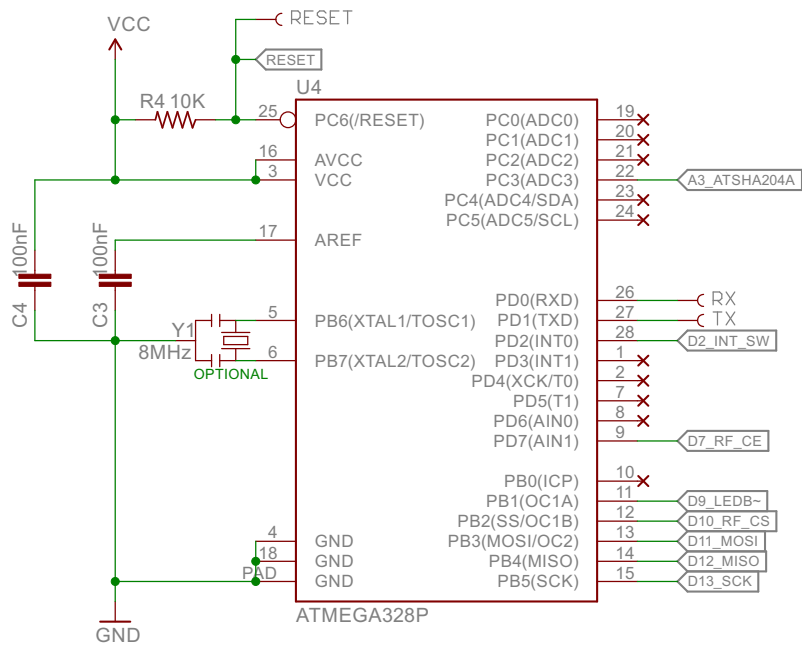

ARDUINO

SIGNING

RADIO 2.4Ghz

BATTERY

PROGRAMING PORT

TITLE:
SmartHome - Remote Control

LICENCE:
http://giltesa.com

FILE: Remote Control