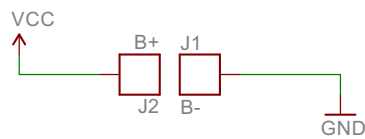

ARDUINO

SIGNING

RADIO 2.4Ghz

BATTERY

PROGRAMING PORT

TITLE:
SmartHome - Remote Control

LICENCE:
http://giltesa.com

FILE: Remote Control