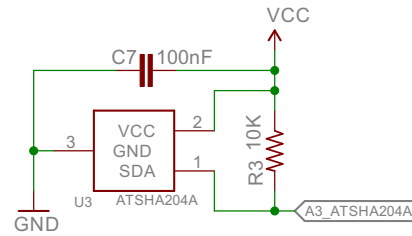

ARDUINO

SIGNING

RADIO 2.4Ghz

BATTERY

PROGRAMING PORT

TITLE:
SmartHome - Remote Control

LICENCE:
http://giltesa.com

FILE: Remote Control