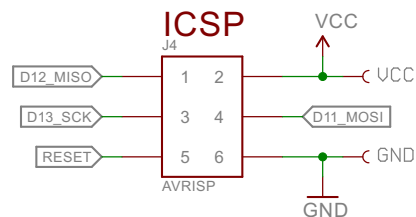

ARDUINO

SIGNING

RADIO 2.4Ghz

BATTERY

PROGRAMING PORT

TITLE:
SmartHome - Remote Control

LICENCE:
http://giltesa.com

FILE: Remote Control