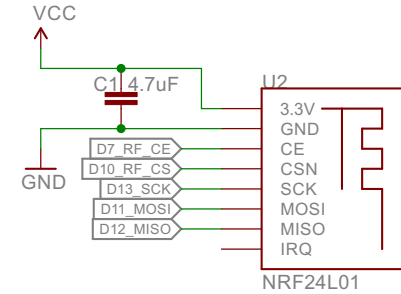

ARDUINO

SIGNING

RADIO 2.4Ghz

BATTERY

PROGRAMING PORT

TITLE:
SmartHome - Remote Control

LICENCE:
http://giltesa.com

FILE: Remote Control