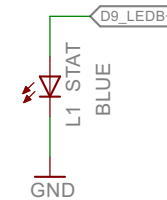

ARDUINO

SIGNING

RADIO 2.4Ghz

BATTERY

PROGRAMING PORT

TITLE:
SmartHome - Remote Control

LICENCE:
http://giltesa.com

FILE: Remote Control