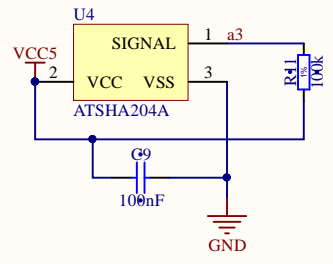

CPU&RADIO

Title		
Size	Number	Revision
A4		
Date:	04.07.2017	Sheet of
File:	C:\WORK\rf69_box1\mcu.SchDoc	Drawn By:

SENSORS

AUTH

FLASH

POWER

Title		
Size	Number	Revision
A4		
Date:	04.07.2017	Sheet of
File:	C:\WORK\rf69_box1\peripherals.SchDocDrawn By:	