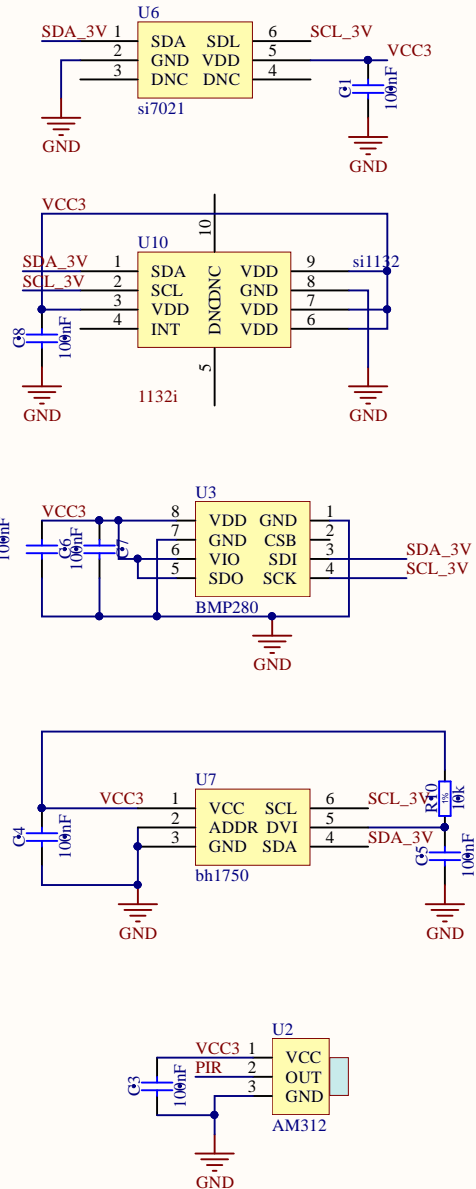

CPU&RADIO

Title		
Size	Number	Revision
A4		
Date:	04.07.2017	Sheet of
File:	C:\WORK\rf69_box1\mcu.SchDoc	Drawn By:

SENSORS

AUTH

FLASH

POWER

Title		
Size	Number	Revision
A4		
Date:	04.07.2017	Sheet of
File:	C:\WORK\rf69_box1\peripherals.SchDocDrawn By:	