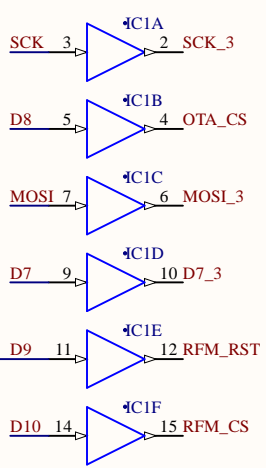

CPU&RADIO

Title		
Size	Number	Revision
A4		
Date:	04.07.2017	Sheet of
File:	C:\WORK\rf69_box1\mcu.SchDoc	Drawn By:

SENSORS

AUTH

FLASH

POWER

Title		
Size	Number	Revision
A4		
Date:	04.07.2017	Sheet of
File:	C:\WORK\rf69_box1\peripherals.SchDocDrawn By:	