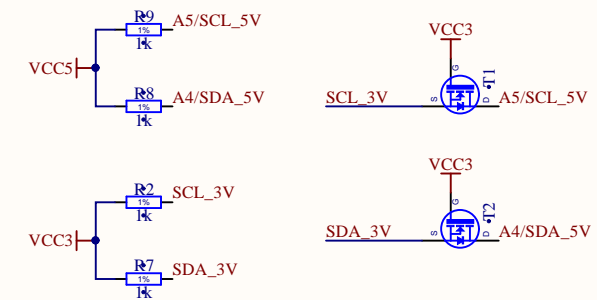

CPU&RADIO

Title		
Size	Number	Revision
A4		
Date:	04.07.2017	Sheet of
File:	C:\WORK\rf69_box1\mcu.SchDoc	Drawn By:

SENSORS

AUTH

FLASH

POWER

Title		
Size	Number	Revision
A4		
Date:	04.07.2017	Sheet of
File:	C:\WORK\rf69_box1\peripherals.SchDocDrawn By:	