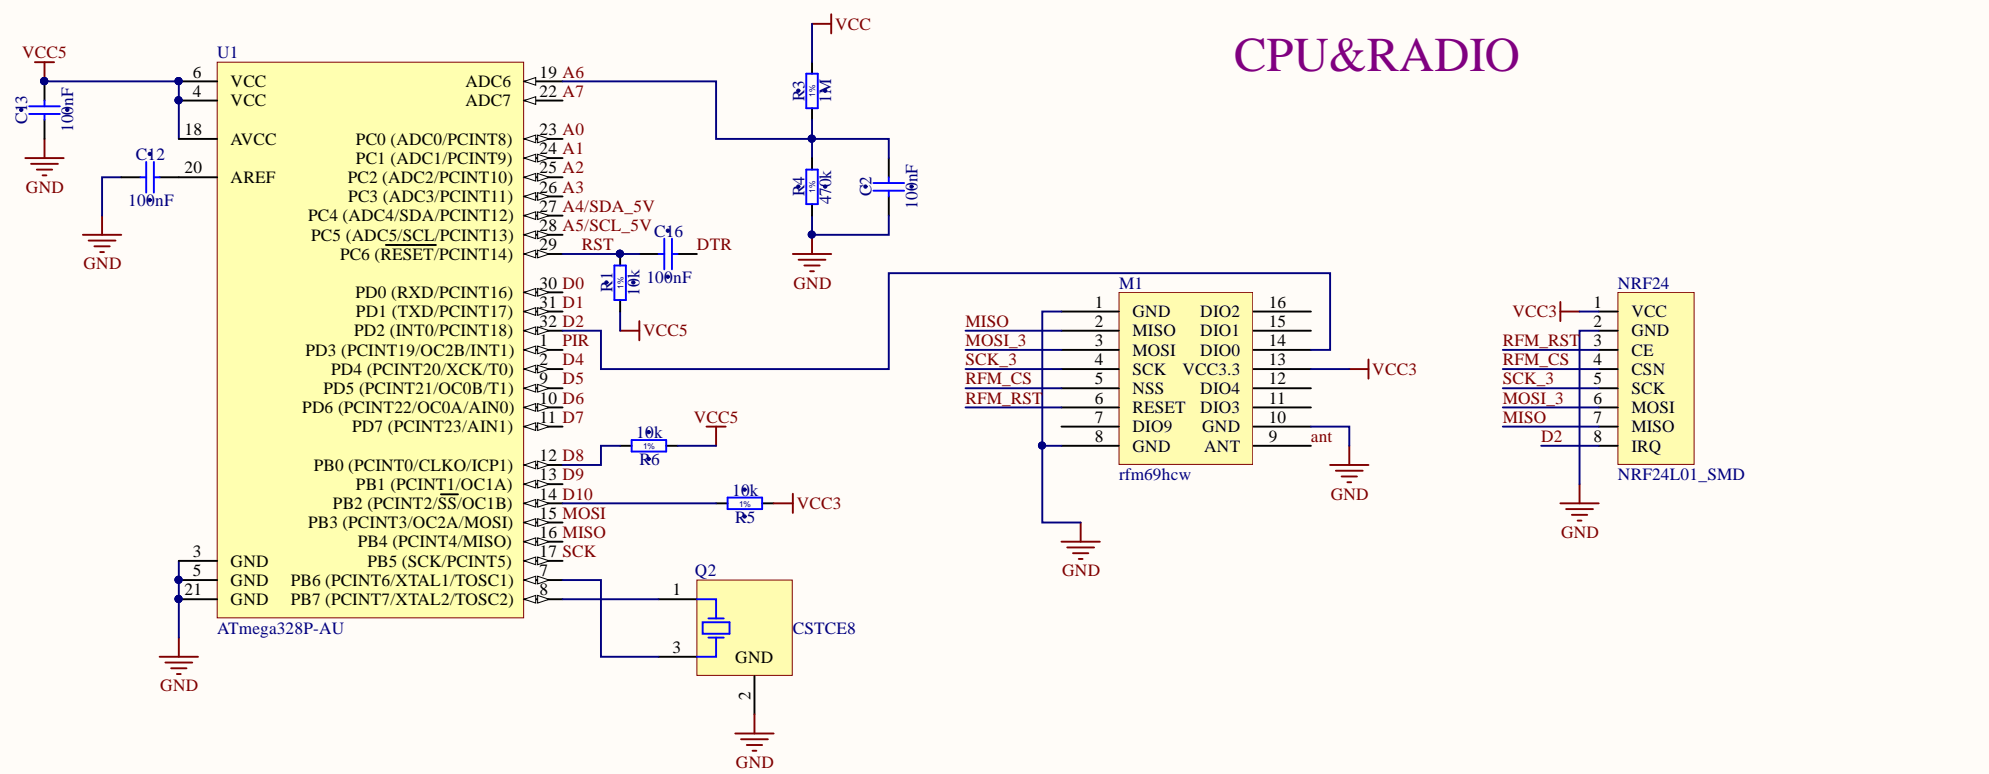

CPU&RADIO

Title		
Size	Number	Revision
A4		
Date:	04.07.2017	Sheet of
File:	C:\WORK\rf69_box1\mcu.SchDoc	Drawn By:

SENSORS

AUTH

FLASH

POWER

Title		
Size	Number	Revision
A4		
Date:	04.07.2017	Sheet of
File:	C:\WORK\rf69_box1\peripherals.SchDocDrawn By:	