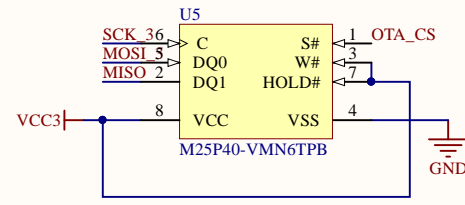

CPU&RADIO

Title		
Size	Number	Revision
A4		
Date:	04.07.2017	Sheet of
File:	C:\WORK\rf69_box1\mcu.SchDoc	Drawn By:

SENSORS

AUTH

FLASH

POWER

Title		
Size	Number	Revision
A4		
Date:	04.07.2017	Sheet of
File:	C:\WORK\rf69_box1\peripherals.SchDocDrawn By:	