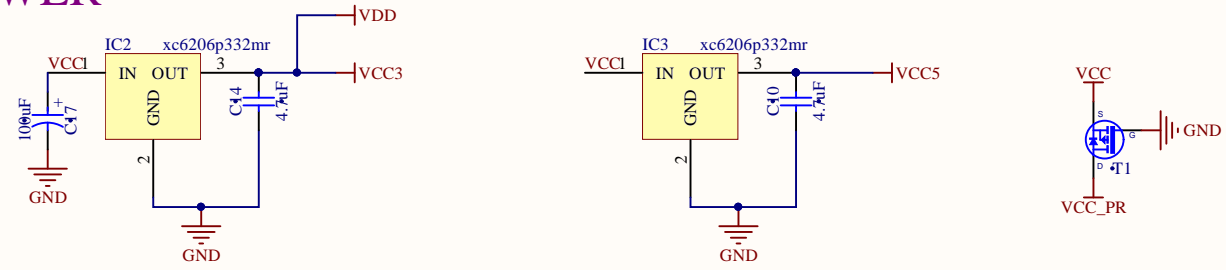

CPU&RADIO

Title		
Size	Number	Revision
A4		
Date:	04.07.2017	Sheet of
File:	C:\WORK\rf69_box1\mcu.SchDoc	Drawn By:

SENSORS

AUTH

FLASH

POWER

Title		
Size	Number	Revision
A4		
Date:	04.07.2017	Sheet of
File:	C:\WORK\rf69_box1\peripherals.SchDocDrawn By:	