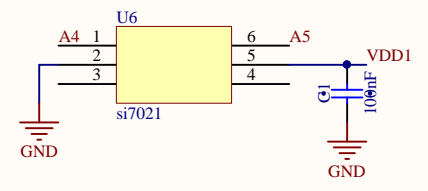

CPU

SENSORS

POWER

FLASH

AUTH

Title Easy Pro Mini		
Size A4	Number	Revision 1.2
Date:	31.05.2017	Sheet of
File:	C:\WORK\..\super_pro_mini_1.SchDoc	Drawn By: Koresh