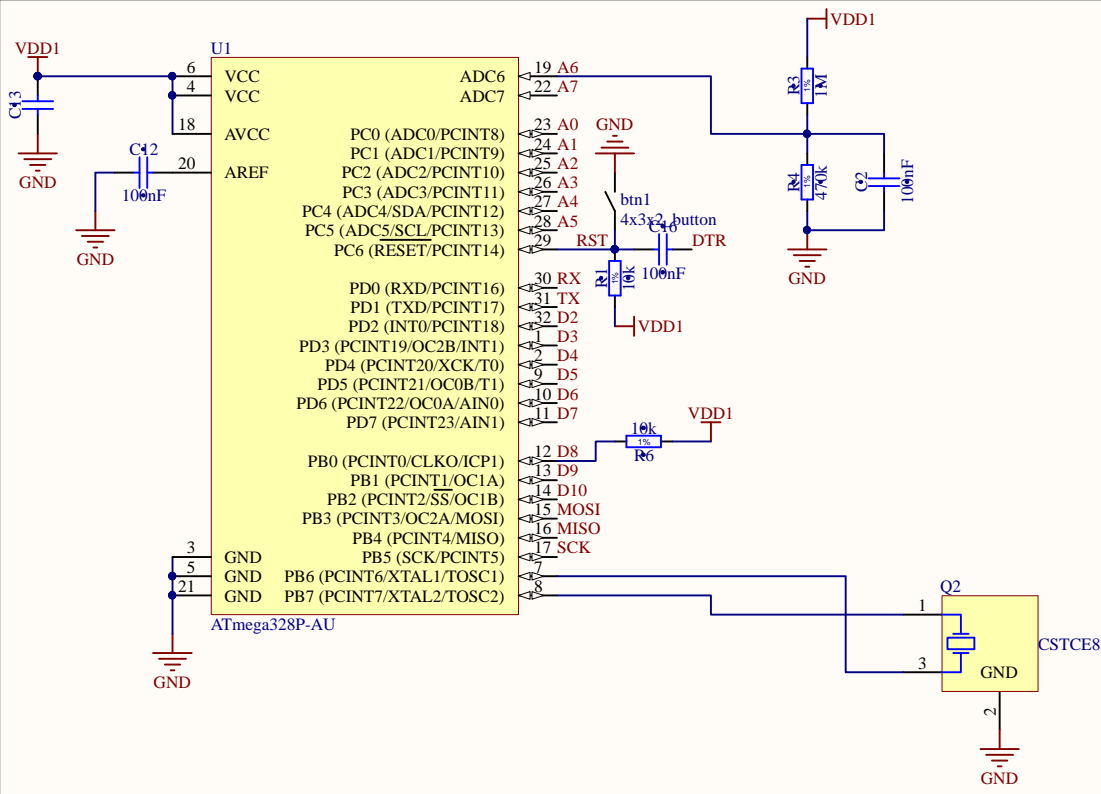

CPU

SENSORS

POWER

FLASH

AUTH

Title Easy Pro Mini		
Size A4	Number	Revision 1.2
Date:	31.05.2017	Sheet of
File:	C:\WORK\..\super_pro_mini_1.SchDoc	Drawn By: Koresh