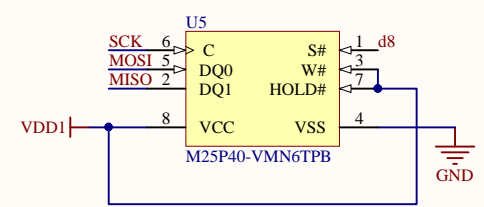

CPU

SENSORS

POWER

FLASH

AUTH

Title Easy Pro Mini		
Size A4	Number	Revision 1.2
Date:	31.05.2017	Sheet of
File:	C:\WORK\..\super_pro_mini_1.SchDoc	Drawn By: Koresh