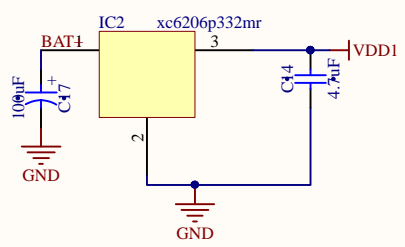

CPU

SENSORS

POWER

FLASH

AUTH

Title Easy Pro Mini		
Size A4	Number	Revision 1.2
Date:	31.05.2017	Sheet of
File:	C:\WORK\..\super_pro_mini_1.SchDoc	Drawn By: Koresh