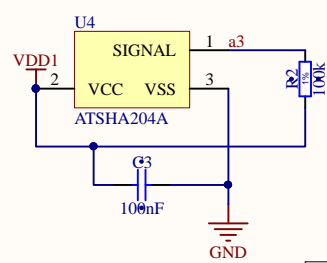

CPU

SENSORS

POWER

FLASH

AUTH

Title Easy Pro Mini		
Size A4	Number	Revision 1.2
Date:	31.05.2017	Sheet of
File:	C:\WORK\..\super_pro_mini_1.SchDoc	Drawn By: Koresh