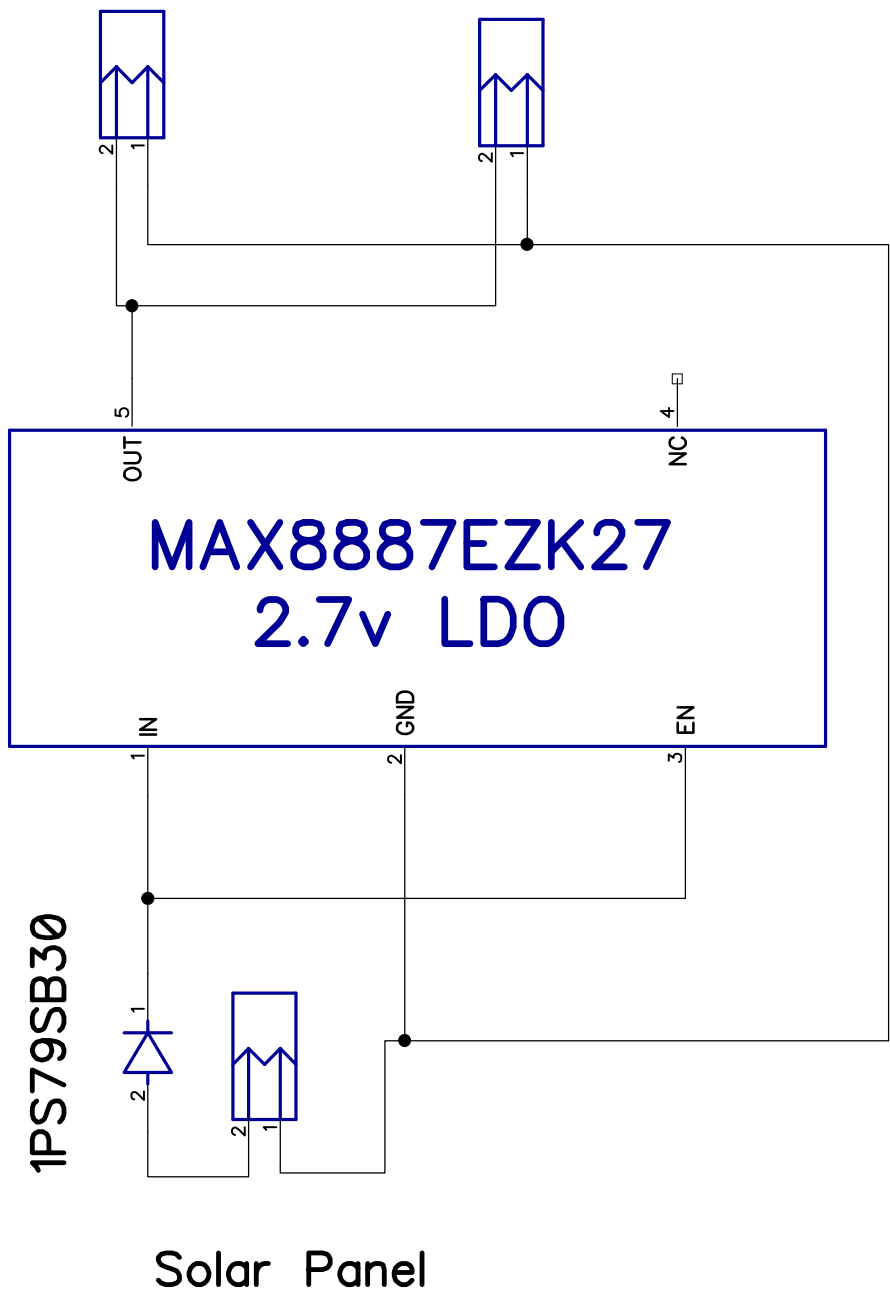

SuperCap

Mote

1PS79SB30

Solar Panel