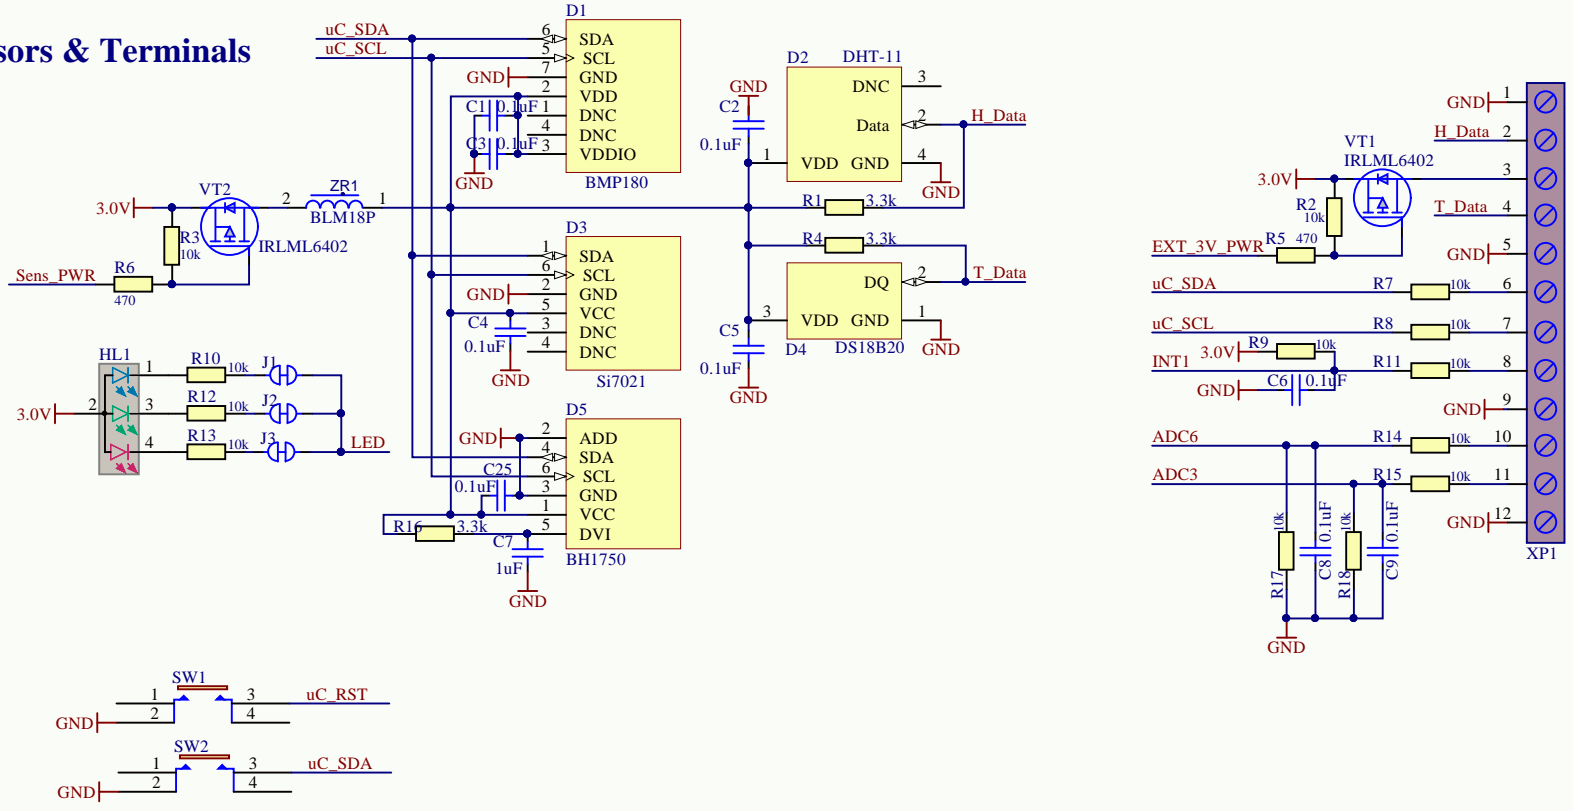

## Singing & SPI Flash

# Sensors & Terminals

Title			
Size A4	Number	Revision	
Date:	12.10.2016	Sheet of	
File:	E:\WORK\...\Sensors.SchDoc	Drawn By:	

Part	Value	MPN	MF	Quantity
				11
	IRLML6402			2
BQ1	16MHz		Geyer Electronic	1
C2, C2, C2, C2, C2, C2, C2, C2, C17, C2, C2, C4, C9, C12, C14, C2	0.1uF	C0603C104K4RACTU	Kemet	17
C7, C8	27pF	C0603C270J3GACTU	Kemet	2
C10	1uF	CC0603MRX5R5BB105	YAGEO	4
C11	10uF	TAJB106M016RNJ	AVX	2
D3	Atmega328P	ATmega328P-AU	Atmel	1
D6	ATSHA204A	ATSHA204A-STUCZ-T	Atmel	1
D7	M25P40	M25P40-VMN6TPB	Micron	1
HL4	RGB	3528 RGB led	China	2
R10, R12, R11, R13	270	RC0603JR-07270RL	YAGEO	4
R11	470	RC0603JR-07470RL	YAGEO	2
R19, R19, R19, R1, R17, R18, R5, R19, R9	3.3k	RC0603JR-073K3L	YAGEO	9
R37	10k	RC0603FR-0710KP	YAGEO	17
RF1	NRF24L01	NRF24L01	Nordicsemi	1
RF2	RFM69HW	RFM69HW-433S2	HopeRF	1
SW2	SKRAAKE010	SKRAAKE010	ALPS	2
XS2	MicroUSB	MK5P	China	1
ZR2	BLM18P	BLM18PG121SN1D	muRata	3