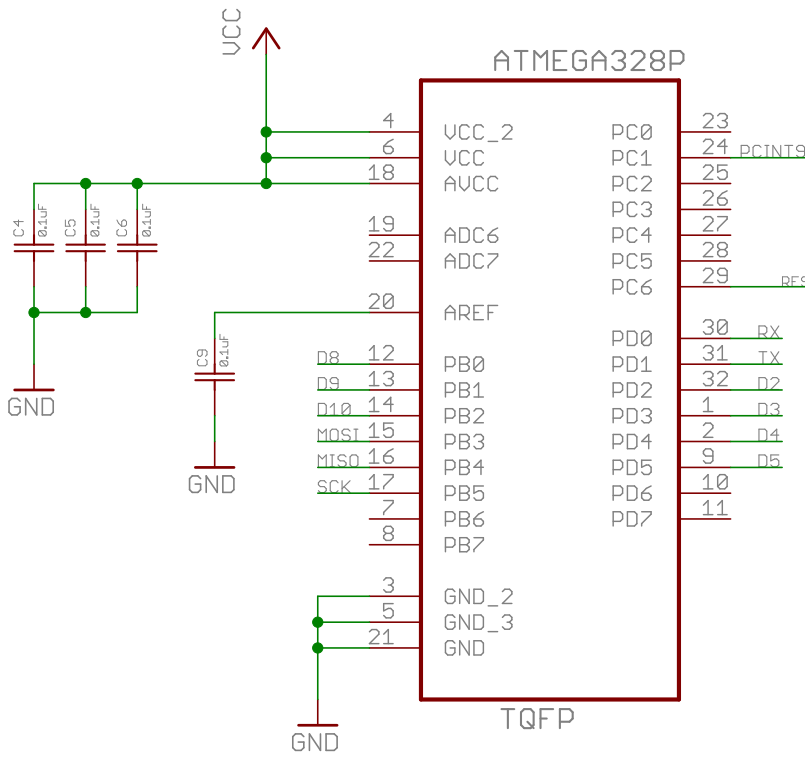

M1 WIRELESS-NRF24L01

SWITCHES

Name	Homini-Light-Switch	Ver	1.1
Date	22/01/2016	Rev	2
		Sheet	1/1