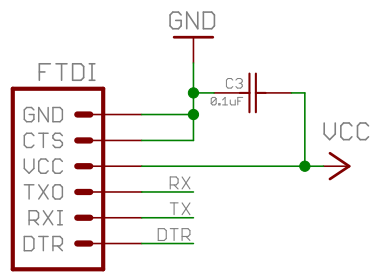

M1 WIRELESS-NRF24L01

SWITCHES

Name	Homini-Light-Switch	Ver	1.1
Date	22/01/2016	Rev	2
		Sheet	1/1