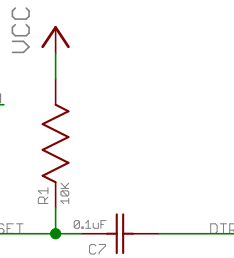

M1 WIRELESS-NRF24L01

SWITCHES

Name	Homini-Light-Switch	Ver	1.1
Date	22/01/2016	Rev	2
		Sheet	1/1