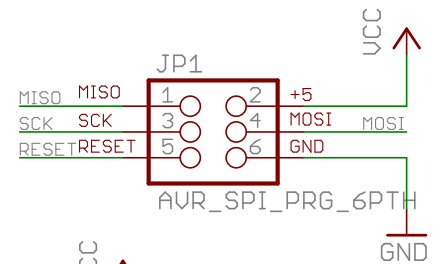

M1 WIRELESS-NRF24L01

SWITCHES

Name	Homini-Light-Switch	Ver	1.1
Date	22/01/2016	Rev	2
		Sheet	1/1