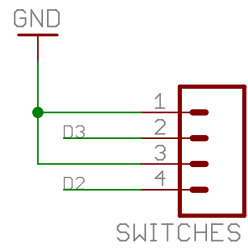

M1 WIRELESS-NRF24L01

SWITCHES

Name	Homini-Light-Switch	Ver	1.1
Date	22/01/2016	Rev	2
		Sheet	1/1