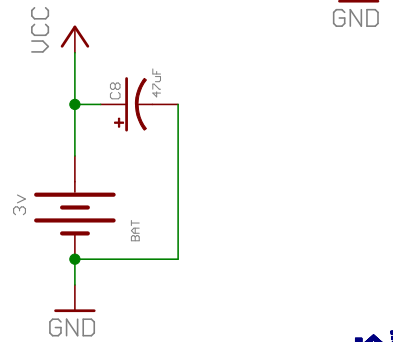

M1 WIRELESS-NRF24L01

SWITCHES

Name	Homini-Light-Switch	Ver	1.1
Date	22/01/2016	Rev	2
		Sheet	1/1